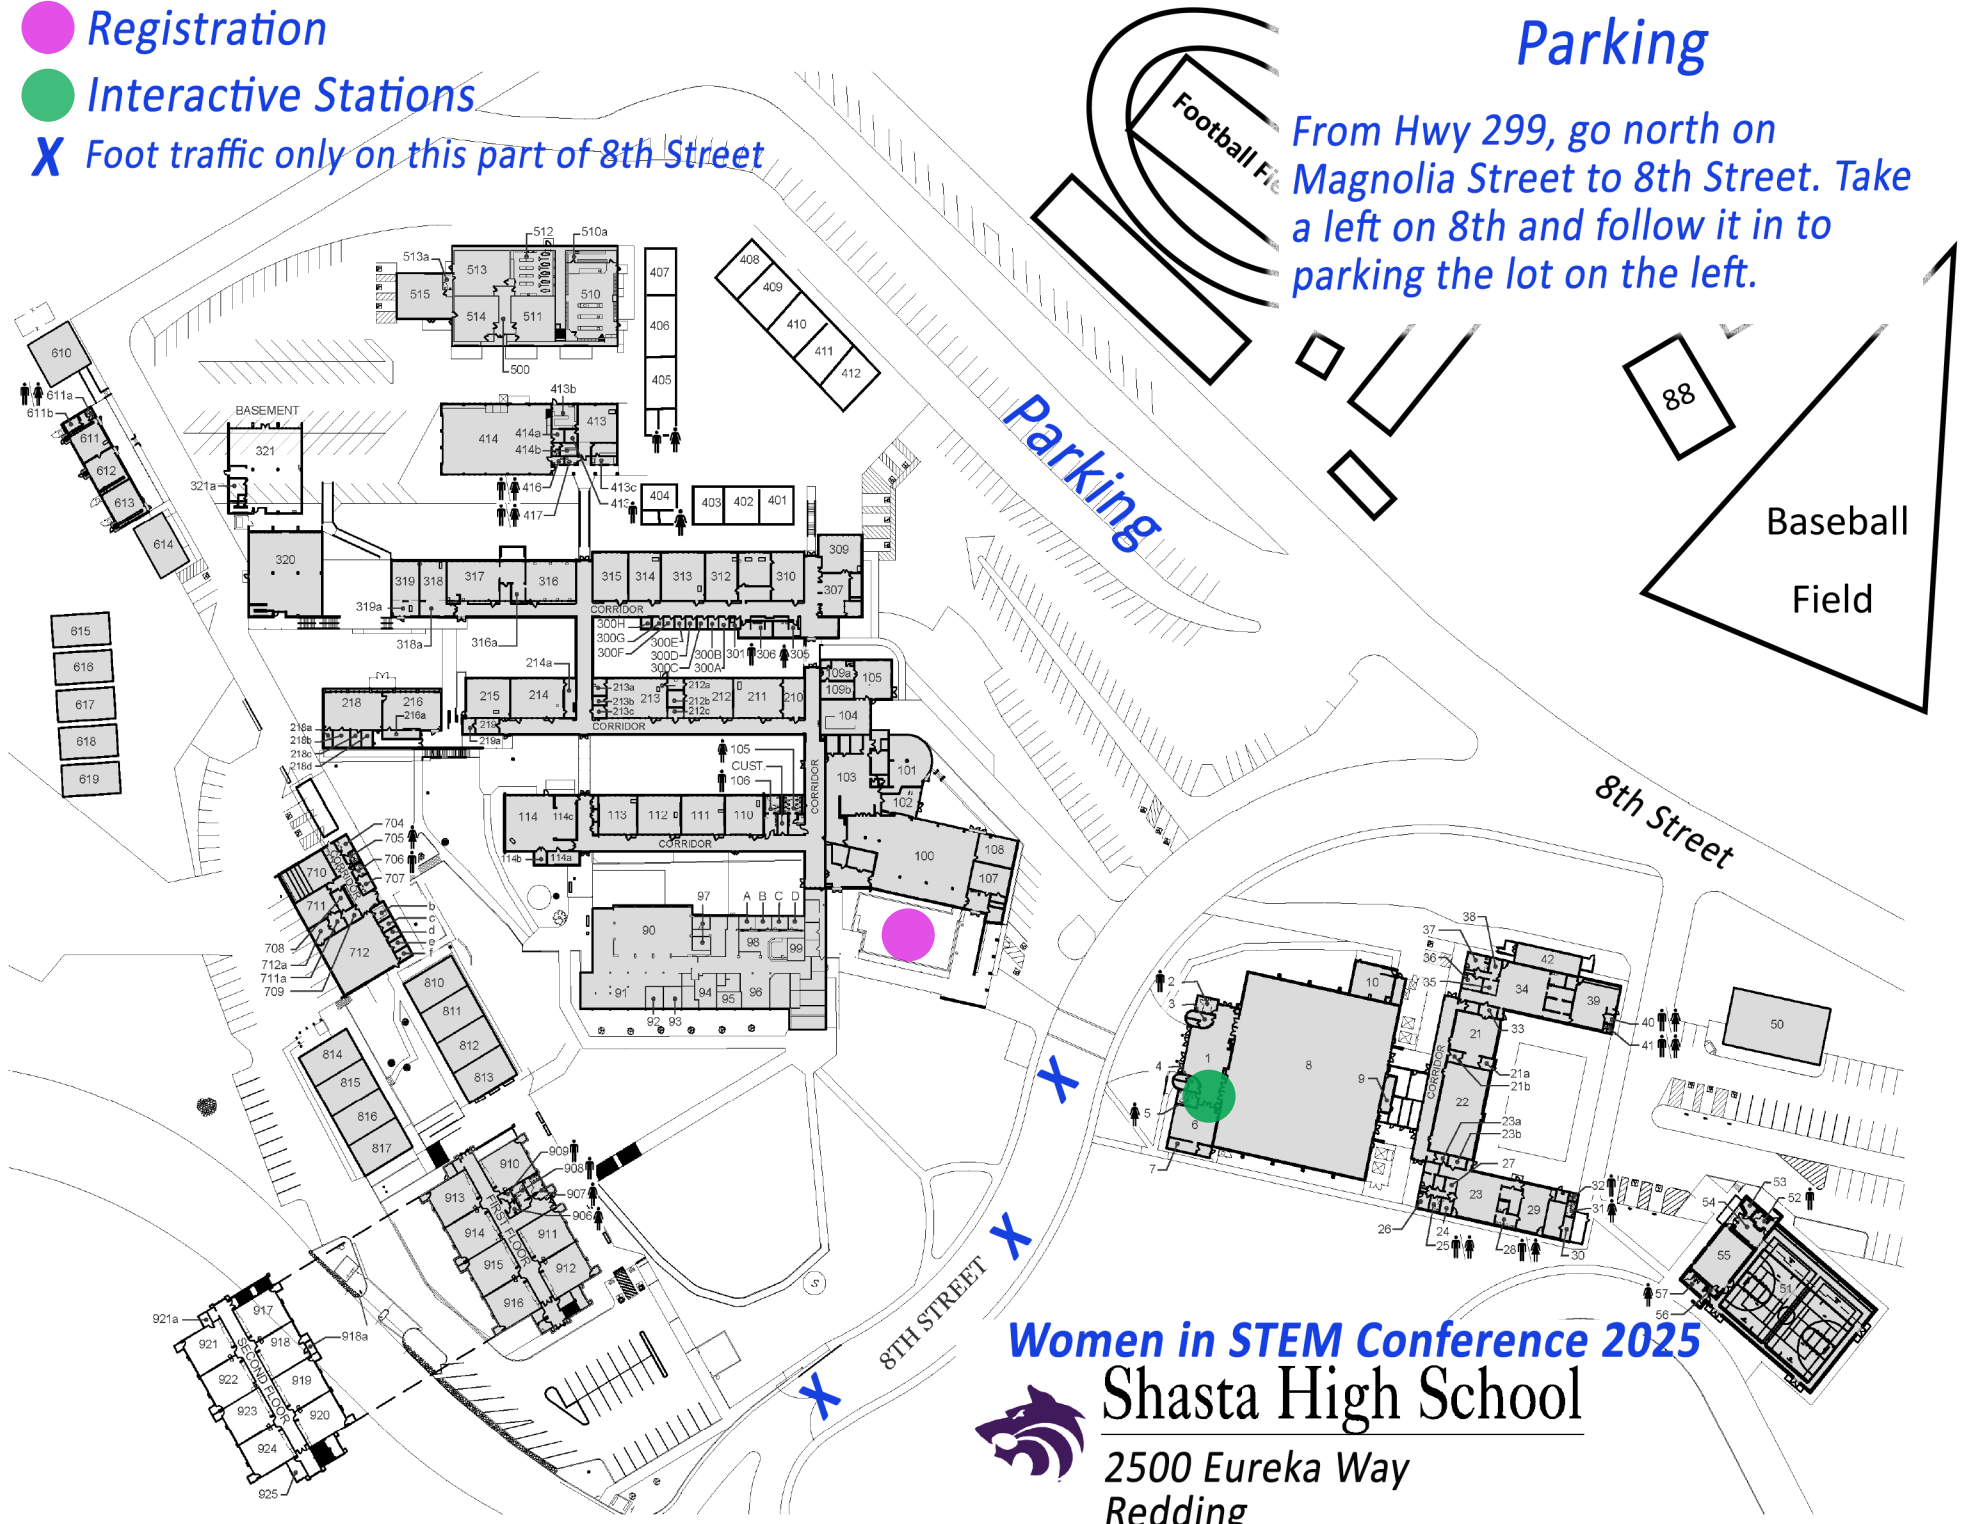

● Registration

● Interactive Stations

X Foot traffic only on this part of 8th Street

Parking

From Hwy 299, go north on Magnolia Street to 8th Street. Take a left on 8th and follow it in to parking the lot on the left.

Women in STEM Conference 2025  
Shasta High School

2500 Eureka Way  
Redding